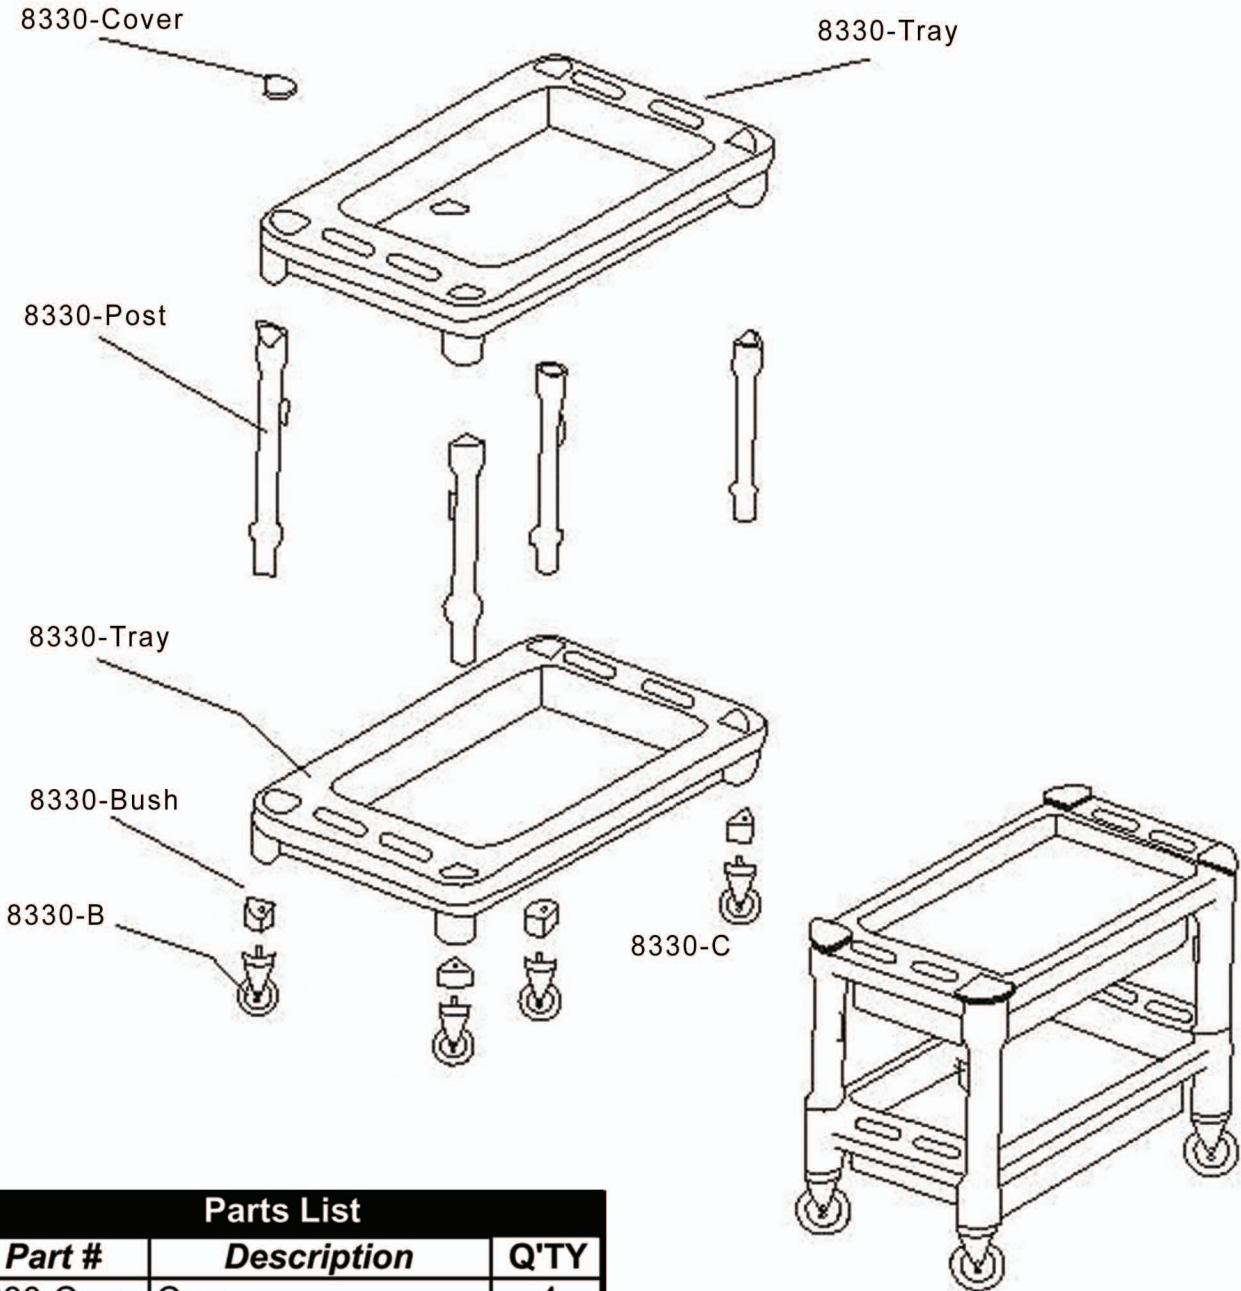

Model No:8330 2-Shelf Heavy Duty Plastic Utility Cart

Parts List		
Part #	Description	Q'TY
8330-Cover	Cover	4
8330-Post	Post	4
8330-Tray	Tray	2
8330-Bush	Bush	4
8330-B	Locking Caster	2
8330-C	Non Locking Caster	2